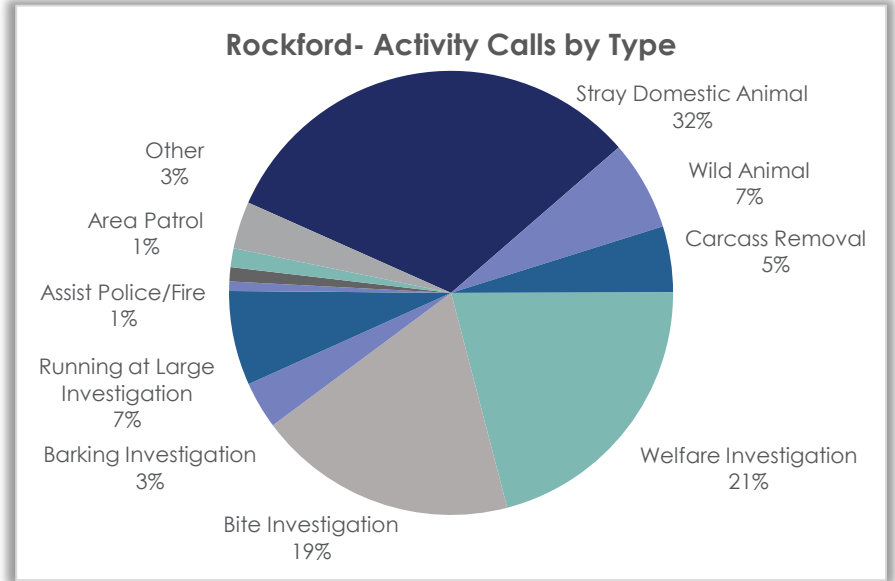

WINNEBAGO COUNTY

ANIMAL SERVICES

January 2021

Activity Calls for Rockford by Activity Call Type

Activity Call Types	Jan. 2020
Stray Domestic Animal	93
Wild Animal	19
Carcass Removal	14
Welfare Investigation	61
Bite Investigation	55
Barking Investigation	10
Running at Large Investigation	20
Emergency Investigation	2
Assist Fire/Police Dept.	3
Area Patrol	4
Other	10
	291