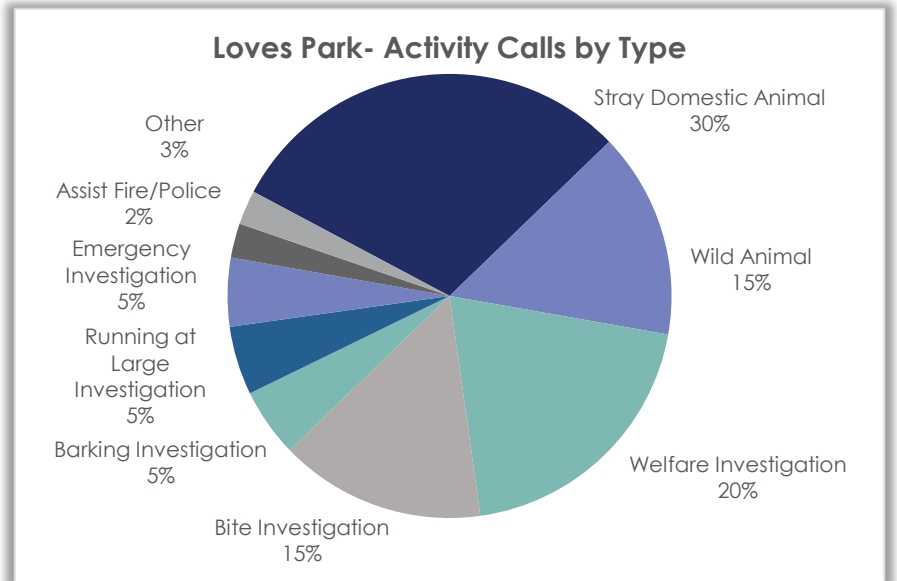

Activity Calls for Loves Park by Activity Call Type

Activity Call Types	Jan. 2021
Stray Domestic Animal	12
Wild Animal	6
Carcass Removal	0
Welfare Investigation	8
Bite Investigation	6
Barking Investigation	2
Running at Large Investigation	2
Emergency Investigation	2
Assist Fire/Police Dept.	1
Area Patrol	0
Other	1
	40