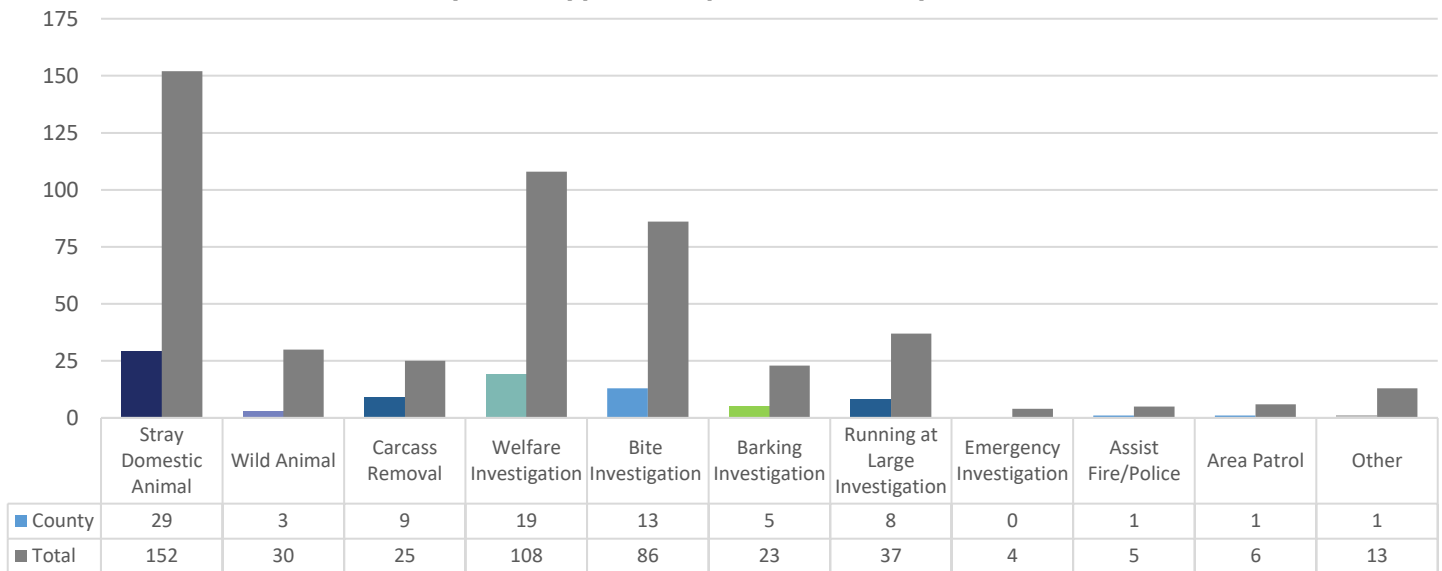

Activity Calls Type: Comparison- County vs. Total