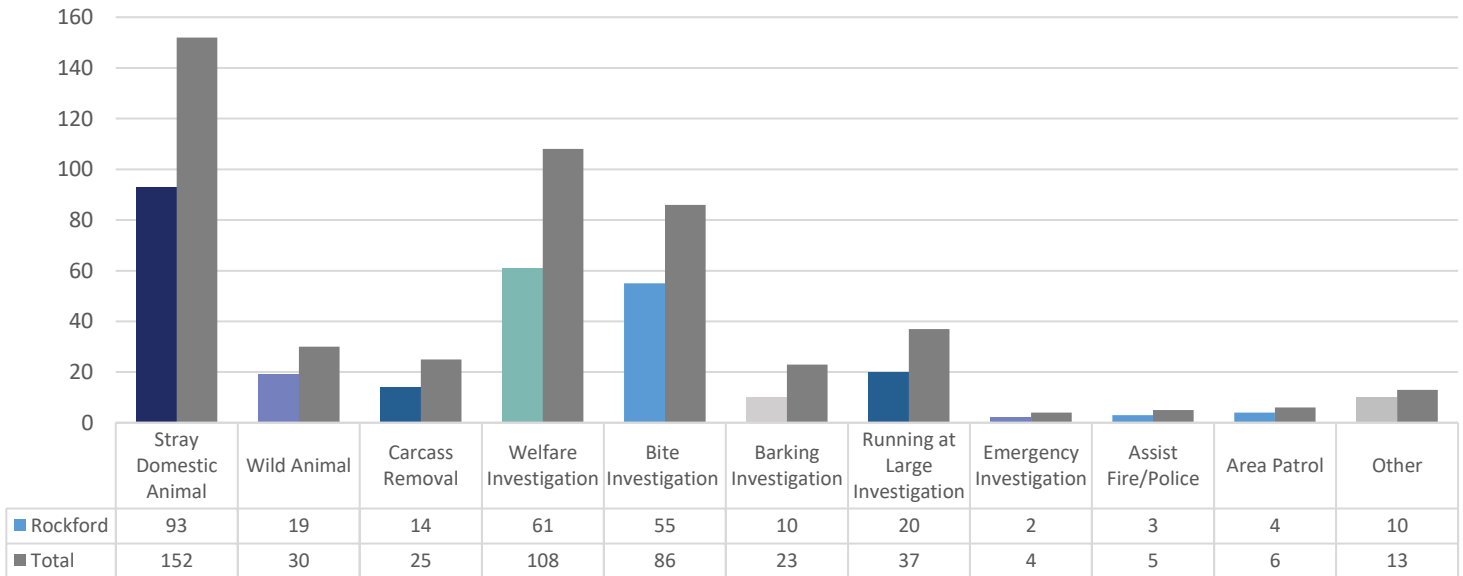

## ANIMAL SERVICES

January 2021

### Activity Calls for Rockford by Activity Call Type

Activity Call Types	Jan. 2020
Stray Domestic Animal	93
Wild Animal	19
Carcass Removal	14
Welfare Investigation	61
Bite Investigation	55
Barking Investigation	10
Running at Large Investigation	20
Emergency Investigation	2
Assist Fire/Police Dept.	3
Area Patrol	4
Other	10
	<b>291</b>

### Activity Calls by Type: Rockford vs. Total Comparison