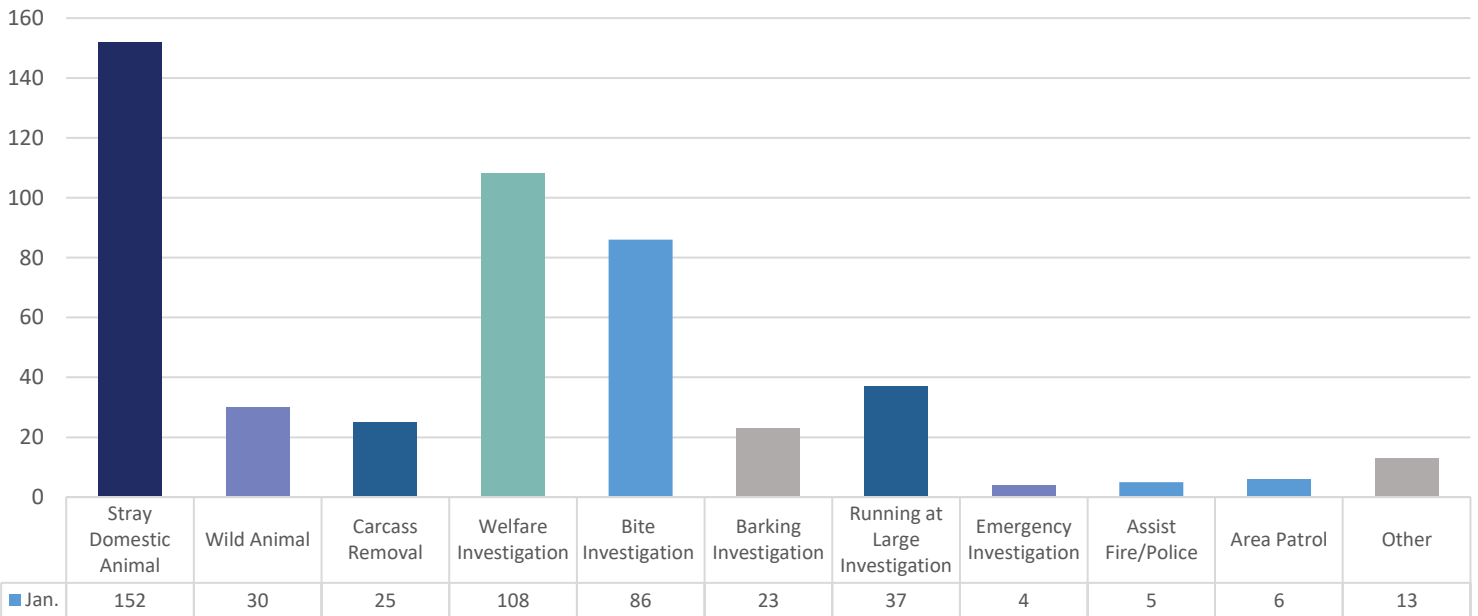

Activity Calls by Type: January 2021