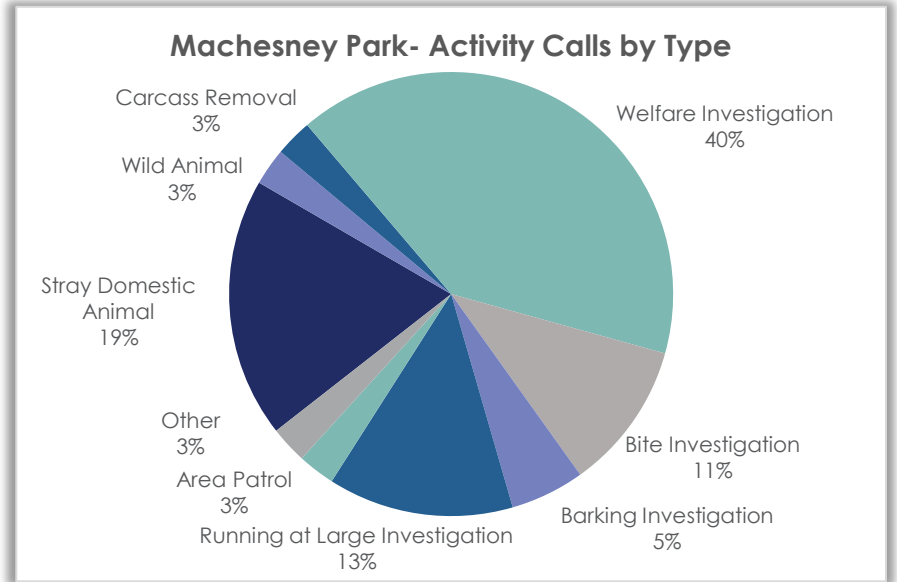

WINNEBAGO COUNTY

— ANIMAL SERVICES —

January 2021

Activity Calls for Machesney Park by Activity Call Type

Activity Call Types	Jan. 2021
Stray Domestic Animal	7
Wild Animal	1
Carcass Removal	1
Welfare Investigation	15
Bite Investigation	4
Barking Investigation	2
Running at Large Investigation	5
Emergency Investigation	0
Assist Fire/Police Dept.	0
Area Patrol	1
Other	1
	37