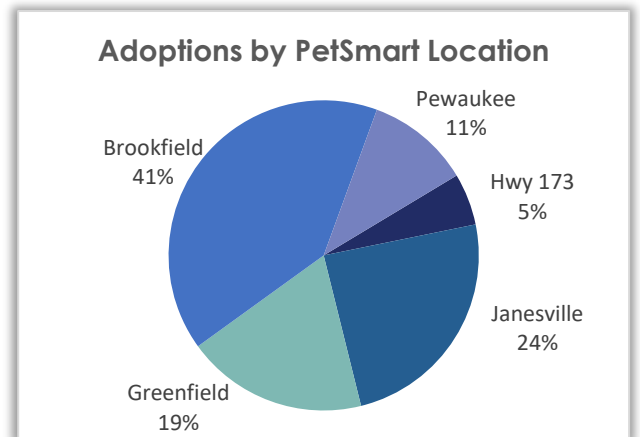

Off-site Adoptions by PetSmart Location – Month/Year Comparison

PetSmart Location	Jan. 2021	Jan. 2020	Jan. 2019
Hwy 173	2	3	13
E. State St.	0	7	-
Janesville	9	4	-
Greenfield	7	7	1
Brookfield	15	4	2
Pewaukee	4	-	-
Total	37	25	16