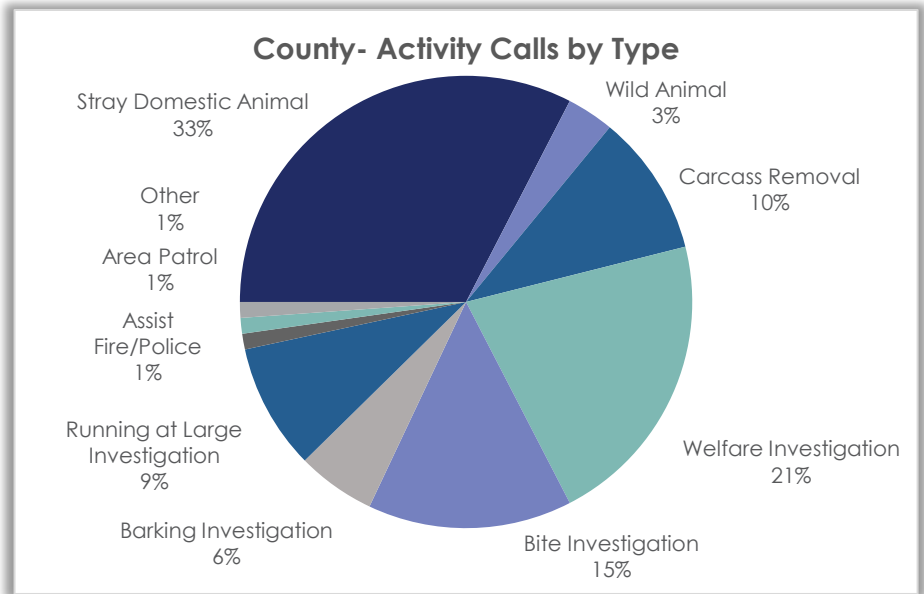

WINNEBAGO COUNTY

— ANIMAL SERVICES —

January 2021

Activity Calls for the County by Activity Call Type

Activity Call Types	Jan. 2021
Stray Domestic Animal	29
Wild Animal	3
Carcass Removal	9
Welfare Investigation	19
Bite Investigation	13
Barking Investigation	5
Running at Large Investigation	8
Emergency Investigation	0
Assist Fire/Police Dept.	1
Area Patrol	1
Other	1
	89