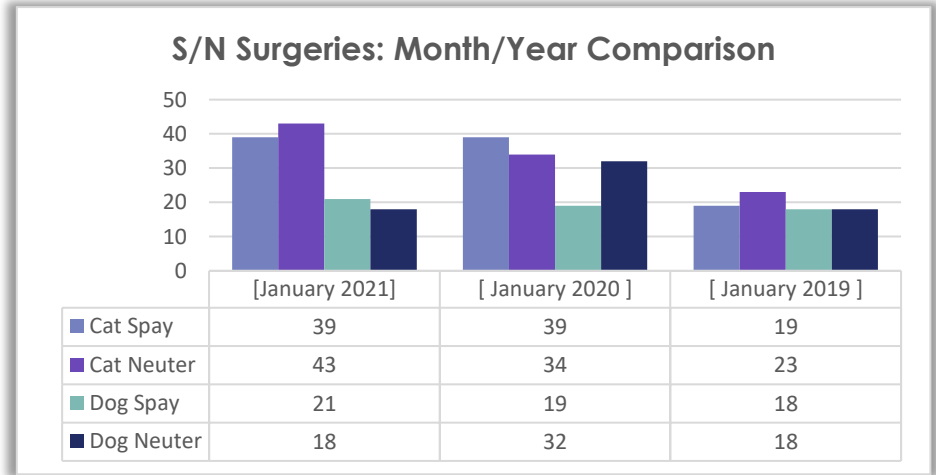

Veterinary Operations – January 2021

Spay/Neuter Surgeries – January Totals

	Dog	Cat	Total
Spay	21	39	60
Neuter	18	43	61
Total	39	82	121

Veterinary – Other Procedures – January Totals

Procedure	January
Remove Growth	1
Treat/Close Wound	1
Total	2