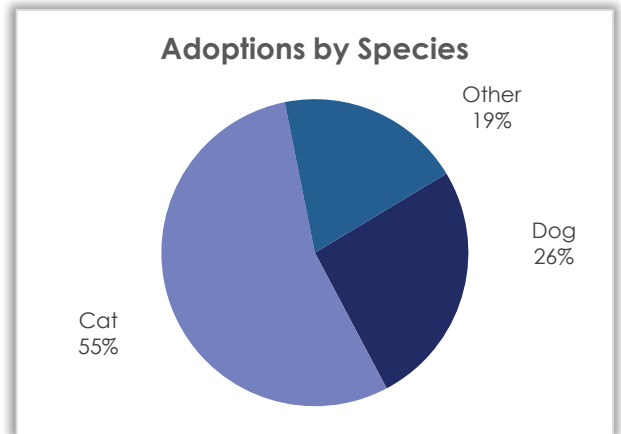

WINNEBAGO COUNTY

— ANIMAL SERVICES —

January 2021

Rescue Transfer – January 2021

Rescue Transfer by Species – Month/Year Comparison

Species	Jan. 2021	Jan. 2020	Jan. 2019
Dog	9	8	3
Cat	5	4	3
Potbelly Pig	1	0	0
Domestic Rabbit	3	0	0
Domestic Bird	4	0	0
Ferret	0	0	1
Total	22	12	7

Adoption – January 2021

Adoption by Species – Month/Year Comparison

Species	Jan. 2021	Jan. 2020	Jan. 2019
Dog	45	43	39
Cat	95	53	47
Guinea Pig	20	0	0
Potbelly Pig	2	0	0
Domestic Bird	7	0	0
Domestic Rabbit	5	3	2
Total	174	99	88