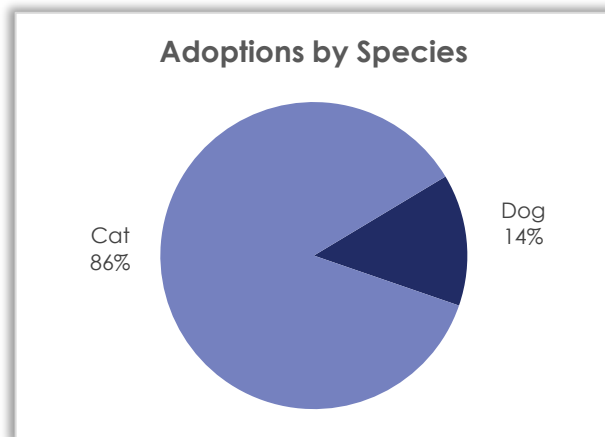

Monthly Operations Report – January 2024

Outcome Statistics – January 2024

Return to Owner

Return to Owner by Species – Month/Year Comparison

Species	January 2024	January 2023	January 2022
Dog	51	61	41
Cat	8	8	5
Hamster	1	0	0
Total	60	69	46

Species	Jan. 2024	Jan. 2023	Jan. 2022
Dog	25	14	5
Cat	29	78	0
Turtle	2	0	0
Ferret	1	0	0
Domestic Rabbit	0	2	2
Total	57	94	7

Monthly Operations Report – January 2024

Adoption

Adoption by Species – Month/Year Comparison

Species	Jan. 2024	Jan. 2023	Jan. 2022
Dog	40	52	56
Cat	62	58	91
Guinea Pig	0	0	3
Domestic Rabbit	0	1	7
Total	102	111	157

Off-site Adoptions by PetSmart Location – Month/Year Comparison

PetSmart Location	Jan. 2024	Jan. 2023	Jan. 2022
Hwy 173	0	0	5
E. State St.	0	2	0
Janesville	7	3	4
Greenfield	7	3	7
Brookfield	3	0	5
Pewaukee	2	2	1
Wauwatosa	4	3	5
Oak Creek	2	-	-
Total	25	13	27