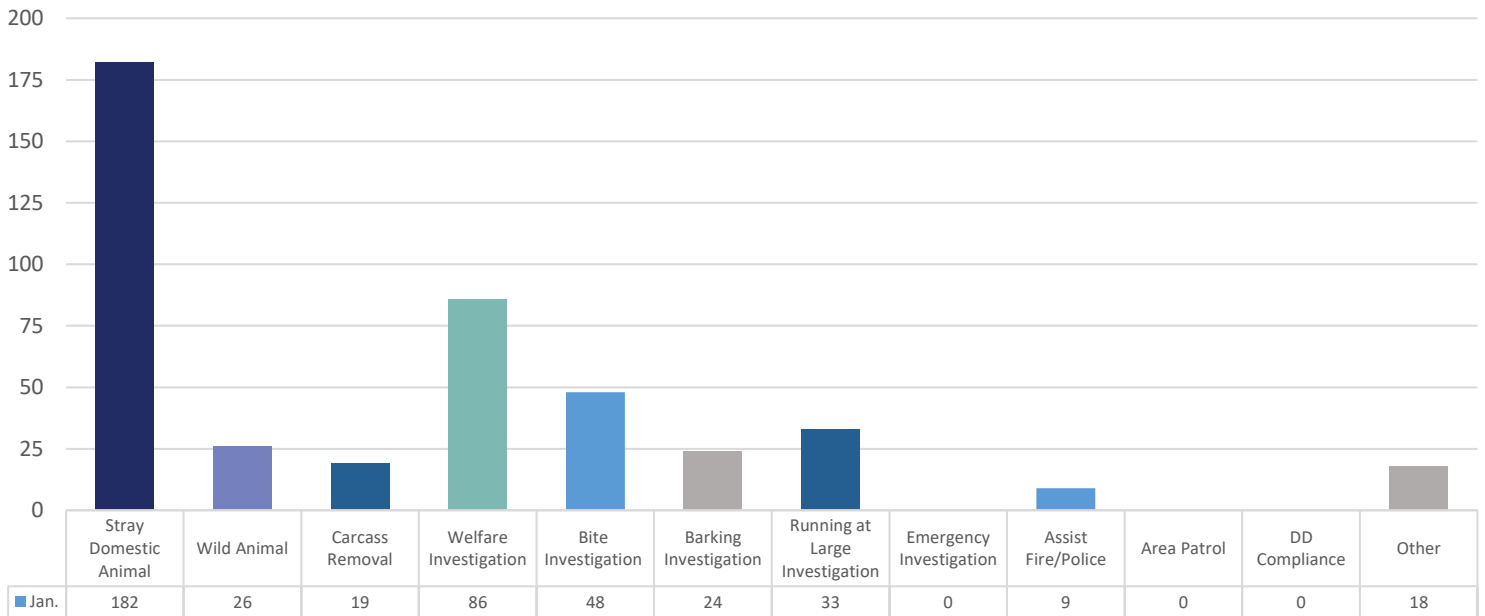

Monthly Operations Report – January 2024

Field Services Case Records – January 2024

Case Records by Municipality – Month/Year Comparison

Municipality	Jan. 2024	Jan. 2023	Jan. 2022
Rockford	282	328	305
County	74	85	33
Machesney Park	21	40	26
Loves Park	33	18	25
Rockton	7	4	11
Roscoe	7	6	27
South Beloit	8	10	20
Durand	3	0	0
Pecatonica	1	0	2
Winnebago	5	5	4
New Milford	2	0	0
Cherry Valley	2	4	9
Boone County	0	0	0
Other	0	0	0
Total	445	500	462

All Municipalities – Case Records & Case Activities: YTD/Year Comparison

Monthly Operations Report – January 2024

Activity Calls for All Municipalities by Activity Call Type

Activity Call Types	Jan. 2024
Stray Domestic Animal	182
Wild Animal	26
Carcass Removal	19
Welfare Investigation	86
Bite Investigation	48
Barking Investigation	24
Running at Large Investigation	33
Emergency Investigation	0
Assist Fire/Police Dept.	9
Area Patrol	0
Dangerous Dog Compliance	0
Other	18
	445

Activity Calls by Type: January 2024

Monthly Operations Report – January 2024

Activity Calls for Rockford by Activity Call Type

Activity Call Types	Jan. 2024
Stray Domestic Animal	120
Wild Animal	19
Carcass Removal	13
Welfare Investigation	55
Bite Investigation	30
Barking Investigation	12
Running at Large Investigation	14
Emergency Investigation	0
Assist Fire/Police Dept.	6
Area Patrol	0
Dangerous Dog Compliance	0
Other	13
	282