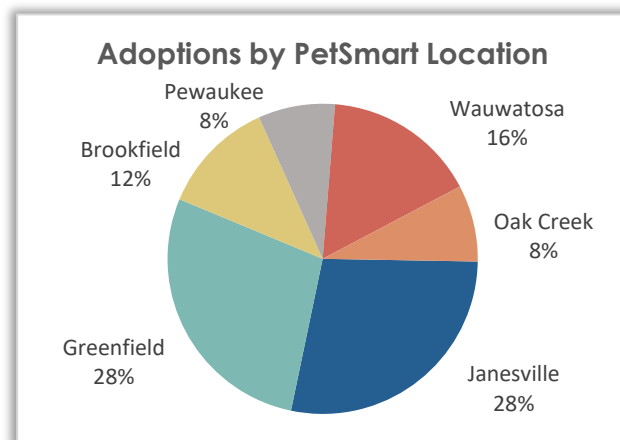

Species	Jan. 2024	Jan. 2023	Jan. 2022
Dog	25	14	5
Cat	29	78	0
Turtle	2	0	0
Ferret	1	0	0
Domestic Rabbit	0	2	2
Total	57	94	7

Monthly Operations Report – January 2024

Adoption

Adoption by Species – Month/Year Comparison

Species	Jan. 2024	Jan. 2023	Jan. 2022
Dog	40	52	56
Cat	62	58	91
Guinea Pig	0	0	3
Domestic Rabbit	0	1	7
Total	102	111	157

Off-site Adoptions by PetSmart Location – Month/Year Comparison

PetSmart Location	Jan. 2024	Jan. 2023	Jan. 2022
Hwy 173	0	0	5
E. State St.	0	2	0
Janesville	7	3	4
Greenfield	7	3	7
Brookfield	3	0	5
Pewaukee	2	2	1
Wauwatosa	4	3	5
Oak Creek	2	-	-
Total	25	13	27