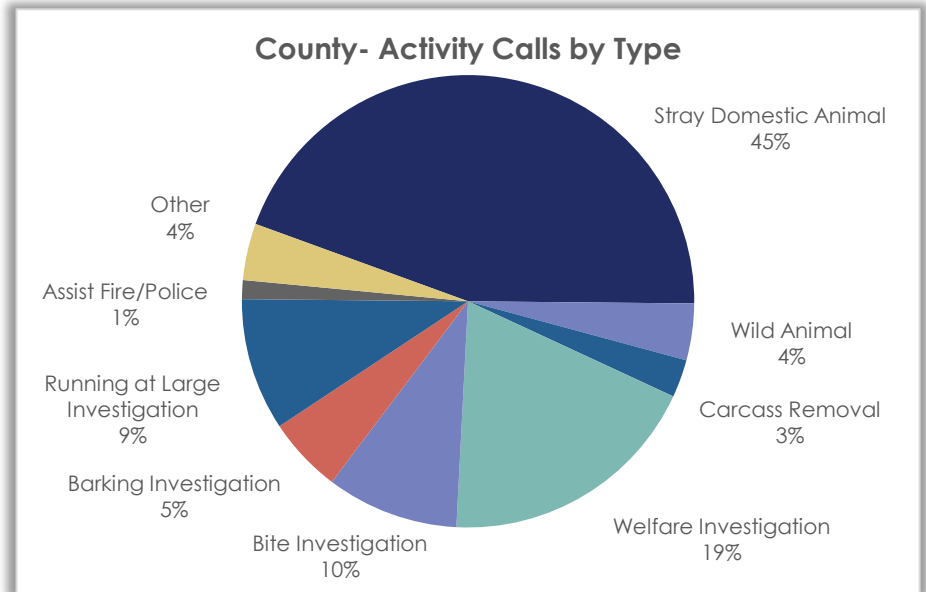

All Municipalities – Case Records & Case Activities: YTD/Year Comparison

Monthly Operations Report – January 2024

Activity Calls for All Municipalities by Activity Call Type

Activity Call Types	Jan. 2024
Stray Domestic Animal	182
Wild Animal	26
Carcass Removal	19
Welfare Investigation	86
Bite Investigation	48
Barking Investigation	24
Running at Large Investigation	33
Emergency Investigation	0
Assist Fire/Police Dept.	9
Area Patrol	0
Dangerous Dog Compliance	0
Other	18
	445

Activity Calls by Type: January 2024

Monthly Operations Report – January 2024

Activity Calls for Rockford by Activity Call Type

Activity Call Types	Jan. 2024
Stray Domestic Animal	120
Wild Animal	19
Carcass Removal	13
Welfare Investigation	55
Bite Investigation	30
Barking Investigation	12
Running at Large Investigation	14
Emergency Investigation	0
Assist Fire/Police Dept.	6
Area Patrol	0
Dangerous Dog Compliance	0
Other	13
	282

Activity Calls by Type: Rockford vs. Total Comparison

Monthly Operations Report – January 2024

Activity Calls for the County by Activity Call Type

Activity Call Types	Jan. 2024
Stray Domestic Animal	33
Wild Animal	3
Carcass Removal	2
Welfare Investigation	14
Bite Investigation	7
Barking Investigation	4
Running at Large Investigation	7
Emergency Investigation	0
Assist Fire/Police Dept.	1
Area Patrol	0
Dangerous Dog Compliance	0
Other	3
	74