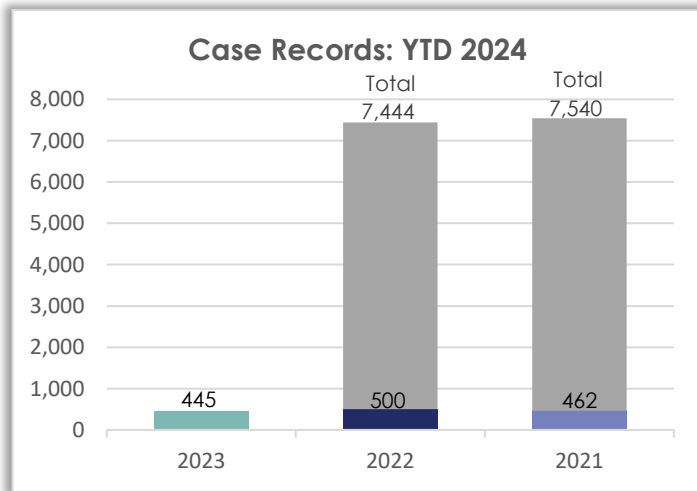

All Municipalities – Case Records & Case Activities: YTD/Year Comparison