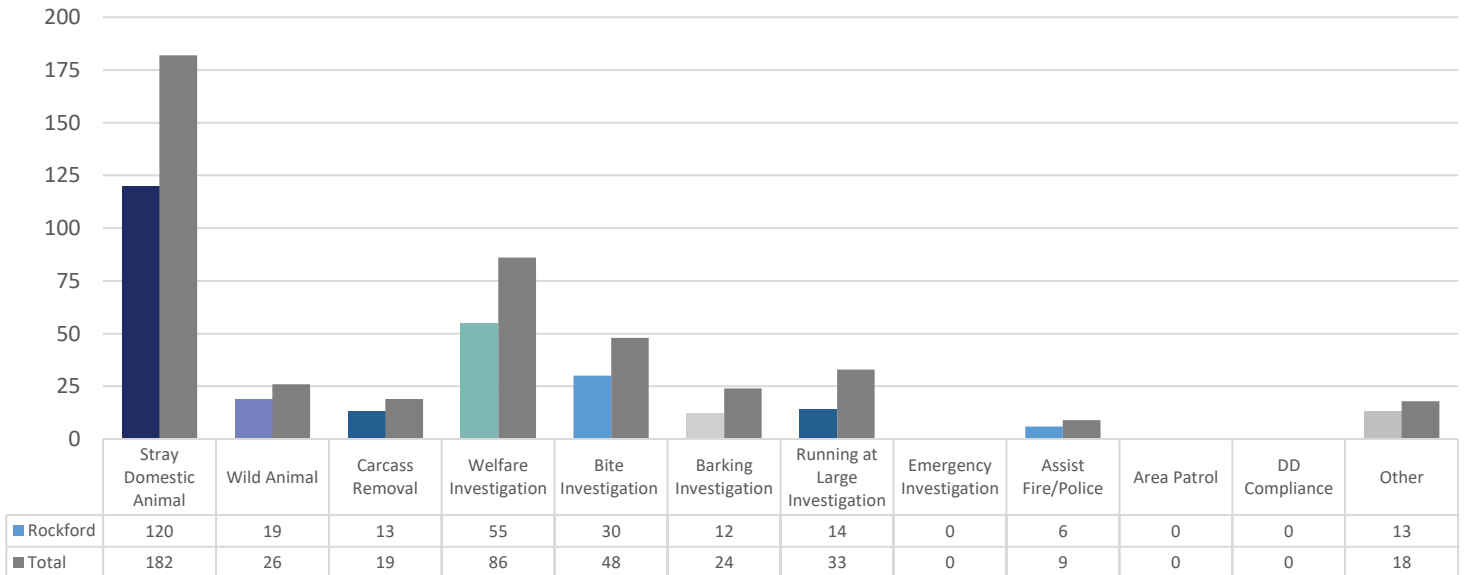

Activity Calls by Type: January 2024

Monthly Operations Report – January 2024

Activity Calls for Rockford by Activity Call Type

Activity Call Types	Jan. 2024
Stray Domestic Animal	120
Wild Animal	19
Carcass Removal	13
Welfare Investigation	55
Bite Investigation	30
Barking Investigation	12
Running at Large Investigation	14
Emergency Investigation	0
Assist Fire/Police Dept.	6
Area Patrol	0
Dangerous Dog Compliance	0
Other	13
	282

Activity Calls by Type: Rockford vs. Total Comparison

Monthly Operations Report – January 2024

Activity Calls for the County by Activity Call Type

Activity Call Types	Jan. 2024
Stray Domestic Animal	33
Wild Animal	3
Carcass Removal	2
Welfare Investigation	14
Bite Investigation	7
Barking Investigation	4
Running at Large Investigation	7
Emergency Investigation	0
Assist Fire/Police Dept.	1
Area Patrol	0
Dangerous Dog Compliance	0
Other	3
	74