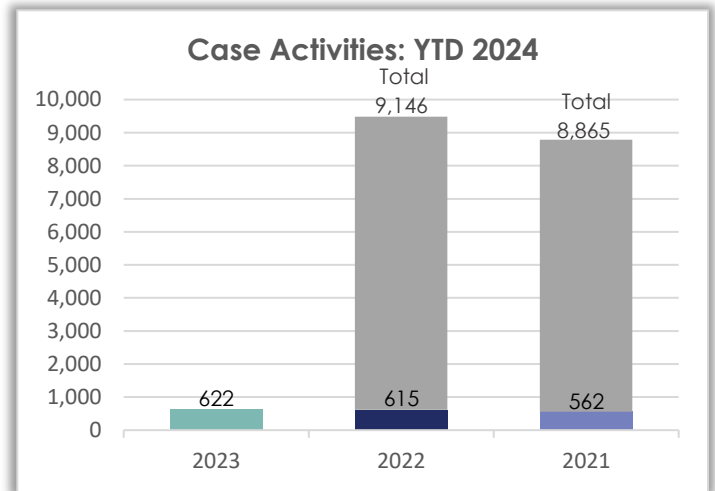

All Municipalities – Case Records & Case Activities: YTD/Year Comparison