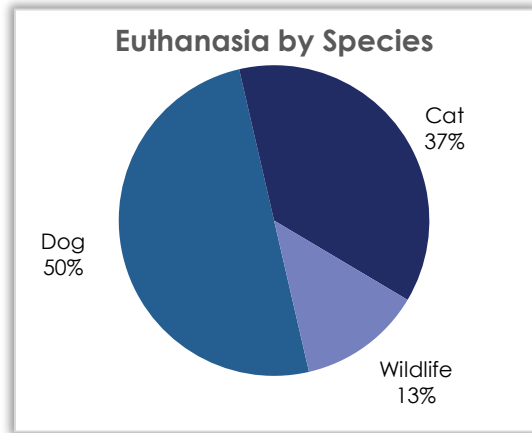

Species	Jan. 2024	Jan. 2023	Jan. 2022
Dog	25	14	5
Cat	29	78	0
Turtle	2	0	0
Ferret	1	0	0
Domestic Rabbit	0	2	2
Total	57	94	7

Monthly Operations Report – January 2024

Adoption

Adoption by Species – Month/Year Comparison

Species	Jan. 2024	Jan. 2023	Jan. 2022
Dog	40	52	56
Cat	62	58	91
Guinea Pig	0	0	3
Domestic Rabbit	0	1	7
Total	102	111	157

Off-site Adoptions by PetSmart Location – Month/Year Comparison

PetSmart Location	Jan. 2024	Jan. 2023	Jan. 2022
Hwy 173	0	0	5
E. State St.	0	2	0
Janesville	7	3	4
Greenfield	7	3	7
Brookfield	3	0	5
Pewaukee	2	2	1
Wauwatosa	4	3	5
Oak Creek	2	-	-
Total	25	13	27

Monthly Operations Report – January 2024

Euthanasia

Euthanasia by Species – Month/Year Comparison

Species	Jan. 2024	Jan. 2023	Jan. 2022
Dog	35	28	17
Cat	26	8	9
Other	0	0	0
Wildlife	9	33	15
Total	70	69	41