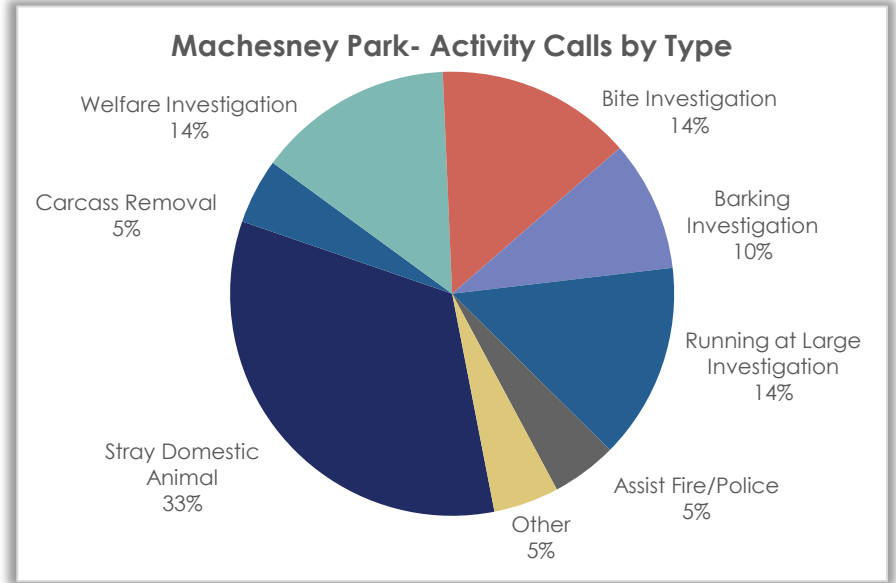

Activity Calls by Type: January 2024

Monthly Operations Report – January 2024

Activity Calls for Rockford by Activity Call Type

Activity Call Types	Jan. 2024
Stray Domestic Animal	120
Wild Animal	19
Carcass Removal	13
Welfare Investigation	55
Bite Investigation	30
Barking Investigation	12
Running at Large Investigation	14
Emergency Investigation	0
Assist Fire/Police Dept.	6
Area Patrol	0
Dangerous Dog Compliance	0
Other	13
	282

Activity Calls by Type: Rockford vs. Total Comparison

Monthly Operations Report – January 2024

Activity Calls for the County by Activity Call Type

Activity Call Types	Jan. 2024
Stray Domestic Animal	33
Wild Animal	3
Carcass Removal	2
Welfare Investigation	14
Bite Investigation	7
Barking Investigation	4
Running at Large Investigation	7
Emergency Investigation	0
Assist Fire/Police Dept.	1
Area Patrol	0
Dangerous Dog Compliance	0
Other	3
	74

Activity Calls Type: Comparison- County vs. Total

Monthly Operations Report – January 2024

Activity Calls for Machesney Park by Activity Call Type

Activity Call Types	Jan. 2024
Stray Domestic Animal	7
Wild Animal	0
Carcass Removal	1
Welfare Investigation	3
Bite Investigation	3
Barking Investigation	2
Running at Large Investigation	3
Emergency Investigation	0
Assist Fire/Police Dept.	1
Area Patrol	0
Dangerous Dog Compliance	0
Other	1
	21