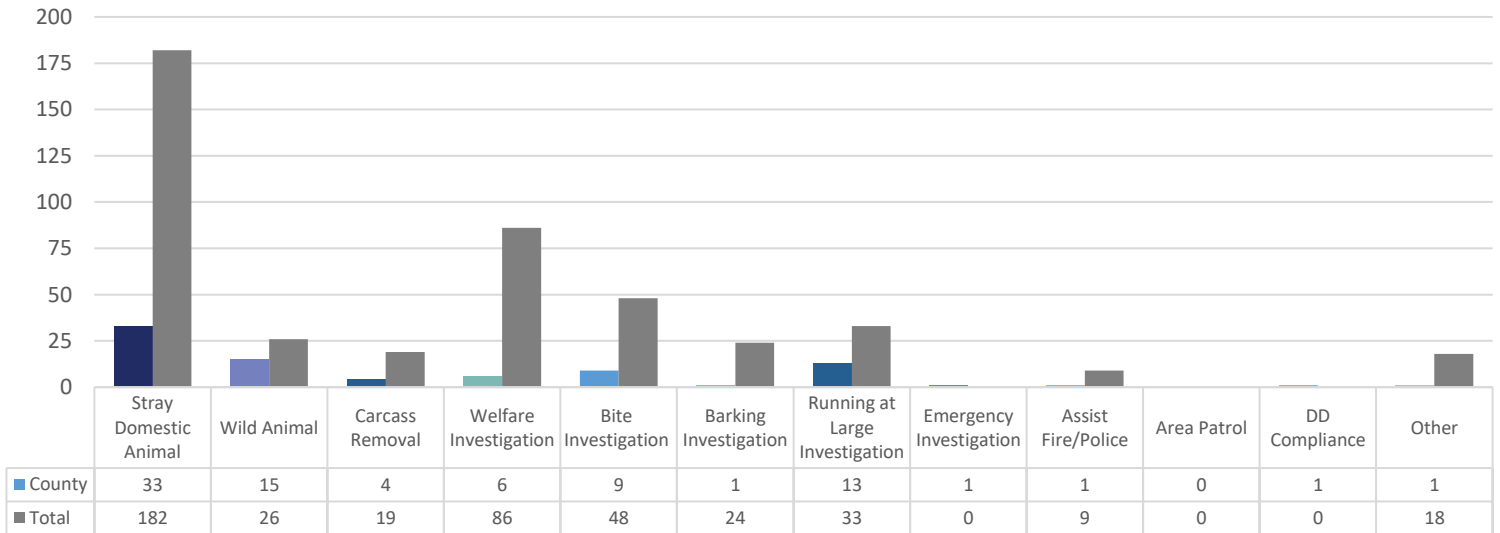

Activity Calls by Type: January 2024

Monthly Operations Report – January 2024

Activity Calls for Rockford by Activity Call Type

Activity Call Types	Jan. 2024
Stray Domestic Animal	120
Wild Animal	19
Carcass Removal	13
Welfare Investigation	55
Bite Investigation	30
Barking Investigation	12
Running at Large Investigation	14
Emergency Investigation	0
Assist Fire/Police Dept.	6
Area Patrol	0
Dangerous Dog Compliance	0
Other	13
	282

Activity Calls by Type: Rockford vs. Total Comparison

Monthly Operations Report – January 2024

Activity Calls for the County by Activity Call Type

Activity Call Types	Jan. 2024
Stray Domestic Animal	33
Wild Animal	3
Carcass Removal	2
Welfare Investigation	14
Bite Investigation	7
Barking Investigation	4
Running at Large Investigation	7
Emergency Investigation	0
Assist Fire/Police Dept.	1
Area Patrol	0
Dangerous Dog Compliance	0
Other	3
	74

Activity Calls Type: Comparison- County vs. Total

Monthly Operations Report – January 2024

Activity Calls for Machesney Park by Activity Call Type

Activity Call Types	Jan. 2024
Stray Domestic Animal	7
Wild Animal	0
Carcass Removal	1
Welfare Investigation	3
Bite Investigation	3
Barking Investigation	2
Running at Large Investigation	3
Emergency Investigation	0
Assist Fire/Police Dept.	1
Area Patrol	0
Dangerous Dog Compliance	0
Other	1
	21