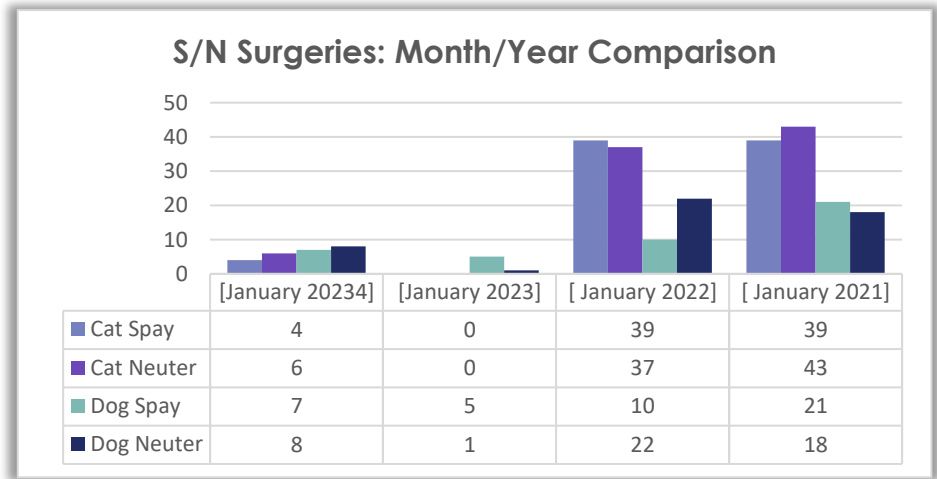

Species	Jan. 2024	Jan. 2023	Jan. 2022
Dog	40	52	56
Cat	62	58	91
Guinea Pig	0	0	3
Domestic Rabbit	0	1	7
Total	102	111	157

Off-site Adoptions by PetSmart Location – Month/Year Comparison

PetSmart Location	Jan. 2024	Jan. 2023	Jan. 2022
Hwy 173	0	0	5
E. State St.	0	2	0
Janesville	7	3	4
Greenfield	7	3	7
Brookfield	3	0	5
Pewaukee	2	2	1
Wauwatosa	4	3	5
Oak Creek	2	-	-
Total	25	13	27

Monthly Operations Report – January 2024

Euthanasia

Euthanasia by Species – Month/Year Comparison

Species	Jan. 2024	Jan. 2023	Jan. 2022
Dog	35	28	17
Cat	26	8	9
Other	0	0	0
Wildlife	9	33	15
Total	70	69	41

Veterinary Operations – January 2024

Onsite Spay/Neuter Surgeries – January Totals

	Dog	Cat	
Spay	7	4	11
Neuter	8	6	14
Total	15	10	25

Veterinary – Other Procedures – January Totals

None