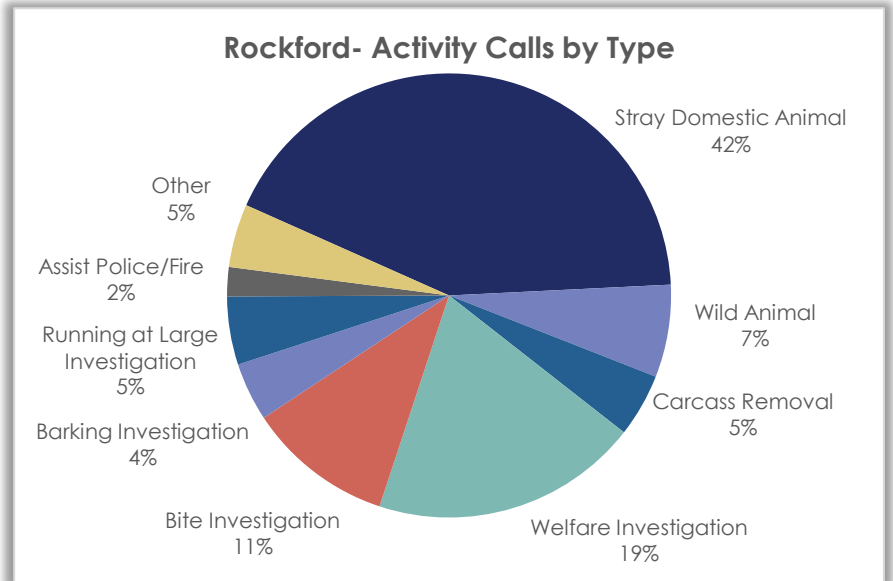

Monthly Operations Report – January 2024

Field Services Case Records – January 2024

Case Records by Municipality – Month/Year Comparison

Municipality	Jan. 2024	Jan. 2023	Jan. 2022
Rockford	282	328	305
County	74	85	33
Machesney Park	21	40	26
Loves Park	33	18	25
Rockton	7	4	11
Roscoe	7	6	27
South Beloit	8	10	20
Durand	3	0	0
Pecatonica	1	0	2
Winnebago	5	5	4
New Milford	2	0	0
Cherry Valley	2	4	9
Boone County	0	0	0
Other	0	0	0
Total	445	500	462

All Municipalities – Case Records & Case Activities: YTD/Year Comparison

Monthly Operations Report – January 2024

Activity Calls for All Municipalities by Activity Call Type

Activity Call Types	Jan. 2024
Stray Domestic Animal	182
Wild Animal	26
Carcass Removal	19
Welfare Investigation	86
Bite Investigation	48
Barking Investigation	24
Running at Large Investigation	33
Emergency Investigation	0
Assist Fire/Police Dept.	9
Area Patrol	0
Dangerous Dog Compliance	0
Other	18
	445

Activity Calls by Type: January 2024

Monthly Operations Report – January 2024

Activity Calls for Rockford by Activity Call Type

Activity Call Types	Jan. 2024
Stray Domestic Animal	120
Wild Animal	19
Carcass Removal	13
Welfare Investigation	55
Bite Investigation	30
Barking Investigation	12
Running at Large Investigation	14
Emergency Investigation	0
Assist Fire/Police Dept.	6
Area Patrol	0
Dangerous Dog Compliance	0
Other	13
	282

Activity Calls by Type: Rockford vs. Total Comparison

Monthly Operations Report – January 2024

Activity Calls for the County by Activity Call Type

Activity Call Types	Jan. 2024
Stray Domestic Animal	33
Wild Animal	3
Carcass Removal	2
Welfare Investigation	14
Bite Investigation	7
Barking Investigation	4
Running at Large Investigation	7
Emergency Investigation	0
Assist Fire/Police Dept.	1
Area Patrol	0
Dangerous Dog Compliance	0
Other	3
	74