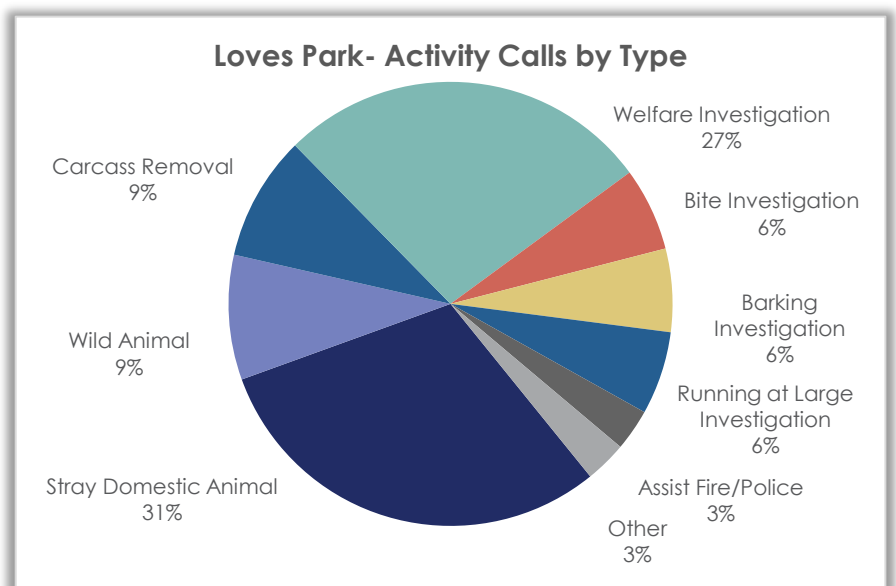

Activity Calls by Type: Rockford vs. Total Comparison

Monthly Operations Report – January 2024

Activity Calls for the County by Activity Call Type

Activity Call Types	Jan. 2024
Stray Domestic Animal	33
Wild Animal	3
Carcass Removal	2
Welfare Investigation	14
Bite Investigation	7
Barking Investigation	4
Running at Large Investigation	7
Emergency Investigation	0
Assist Fire/Police Dept.	1
Area Patrol	0
Dangerous Dog Compliance	0
Other	3
	74

Activity Calls Type: Comparison- County vs. Total

Monthly Operations Report – January 2024

Activity Calls for Machesney Park by Activity Call Type

Activity Call Types	Jan. 2024
Stray Domestic Animal	7
Wild Animal	0
Carcass Removal	1
Welfare Investigation	3
Bite Investigation	3
Barking Investigation	2
Running at Large Investigation	3
Emergency Investigation	0
Assist Fire/Police Dept.	1
Area Patrol	0
Dangerous Dog Compliance	0
Other	1
	21

Activity Calls for Loves Park by Activity Call Type

Activity Call Types	Jan. 2024
Stray Domestic Animal	10
Wild Animal	3
Carcass Removal	3
Welfare Investigation	9
Bite Investigation	2
Barking Investigation	2
Running at Large Investigation	2
Emergency Investigation	0
Assist Fire/Police Dept.	1
Area Patrol	0
Dangerous Dog Compliance	0
Other	1
	33