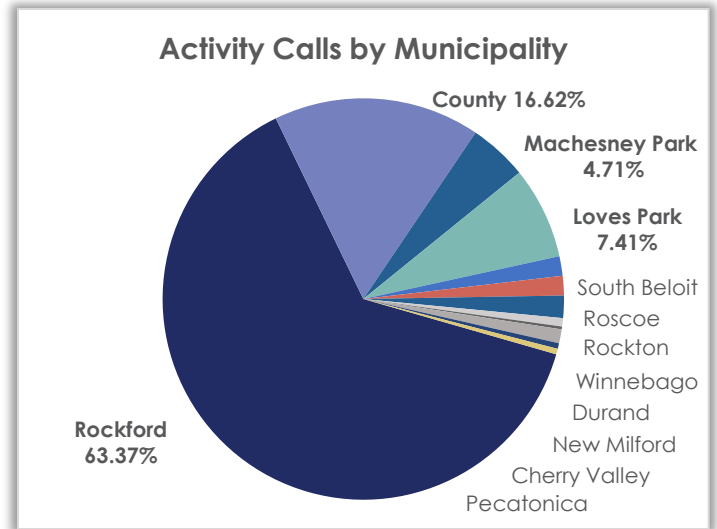

Monthly Operations Report – January 2024

Field Services Case Records – January 2024

Case Records by Municipality – Month/Year Comparison

Municipality	Jan. 2024	Jan. 2023	Jan. 2022
Rockford	282	328	305
County	74	85	33
Machesney Park	21	40	26
Loves Park	33	18	25
Rockton	7	4	11
Roscoe	7	6	27
South Beloit	8	10	20
Durand	3	0	0
Pecatonica	1	0	2
Winnebago	5	5	4
New Milford	2	0	0
Cherry Valley	2	4	9
Boone County	0	0	0
Other	0	0	0
Total	445	500	462

All Municipalities – Case Records & Case Activities: YTD/Year Comparison

Monthly Operations Report – January 2024

Activity Calls for All Municipalities by Activity Call Type

Activity Call Types	Jan. 2024
Stray Domestic Animal	182
Wild Animal	26
Carcass Removal	19
Welfare Investigation	86
Bite Investigation	48
Barking Investigation	24
Running at Large Investigation	33
Emergency Investigation	0
Assist Fire/Police Dept.	9
Area Patrol	0
Dangerous Dog Compliance	0
Other	18
	445