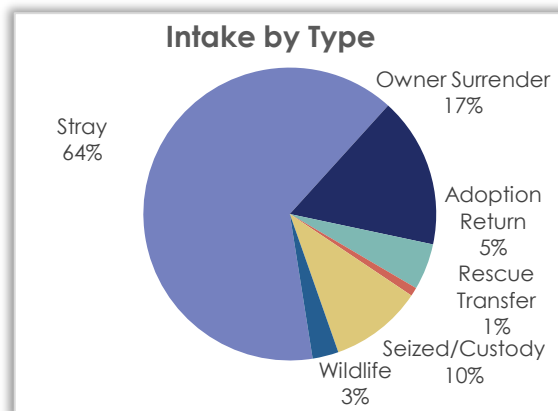

Monthly Operations Report – January 2024

Intake Statistics – January 2024

Intake by Species – Month/Year Comparison

Species	Jan. 2024	Jan. 2023	Jan. 2022
Dog	167	150	106
Cat	131	124	104
Fish	2	4	0
Ferret	2	0	0
Guinea Pig	2	0	2
Domestic Rabbit	0	3	10
Wildlife	9	40	19
Total	313	321	241

Intake by Type – Month/Year Comparison

Intake Type	Jan. 2024	Jan. 2023	Jan. 2022
Stray	201	180	117
Owner Surrender	52	63	59
Adoption Return	16	13	16
Rescue Transfer	3	2	7
Seized/Custody	32	23	23
Wildlife	9	40	19
Total	313	321	241