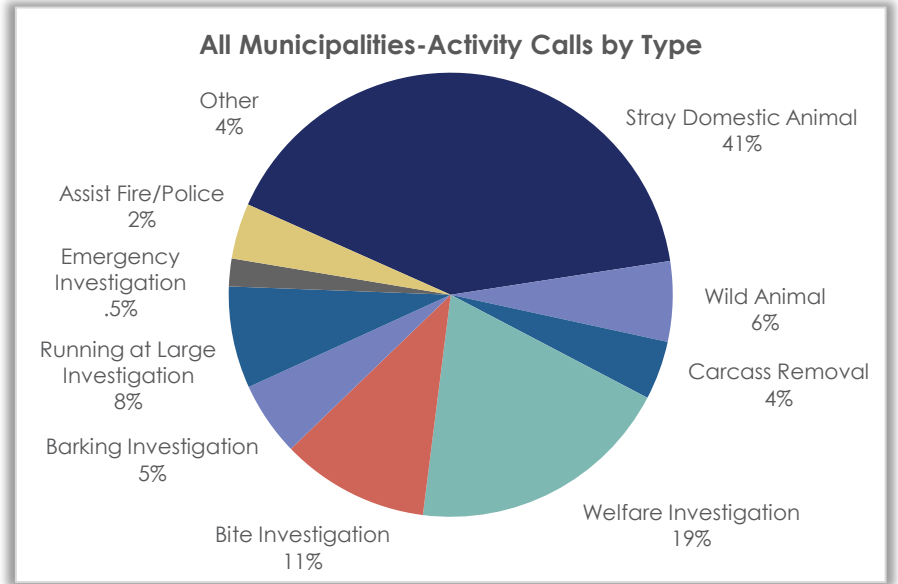

Monthly Operations Report – January 2024

Field Services Case Records – January 2024

Case Records by Municipality – Month/Year Comparison

Municipality	Jan. 2024	Jan. 2023	Jan. 2022
Rockford	282	328	305
County	74	85	33
Machesney Park	21	40	26
Loves Park	33	18	25
Rockton	7	4	11
Roscoe	7	6	27
South Beloit	8	10	20
Durand	3	0	0
Pecatonica	1	0	2
Winnebago	5	5	4
New Milford	2	0	0
Cherry Valley	2	4	9
Boone County	0	0	0
Other	0	0	0
Total	445	500	462

All Municipalities – Case Records & Case Activities: YTD/Year Comparison

Monthly Operations Report – January 2024

Activity Calls for All Municipalities by Activity Call Type

Activity Call Types	Jan. 2024
Stray Domestic Animal	182
Wild Animal	26
Carcass Removal	19
Welfare Investigation	86
Bite Investigation	48
Barking Investigation	24
Running at Large Investigation	33
Emergency Investigation	0
Assist Fire/Police Dept.	9
Area Patrol	0
Dangerous Dog Compliance	0
Other	18
	445

Activity Calls by Type: January 2024

Monthly Operations Report – January 2024

Activity Calls for Rockford by Activity Call Type

Activity Call Types	Jan. 2024
Stray Domestic Animal	120
Wild Animal	19
Carcass Removal	13
Welfare Investigation	55
Bite Investigation	30
Barking Investigation	12
Running at Large Investigation	14
Emergency Investigation	0
Assist Fire/Police Dept.	6
Area Patrol	0
Dangerous Dog Compliance	0
Other	13
	282