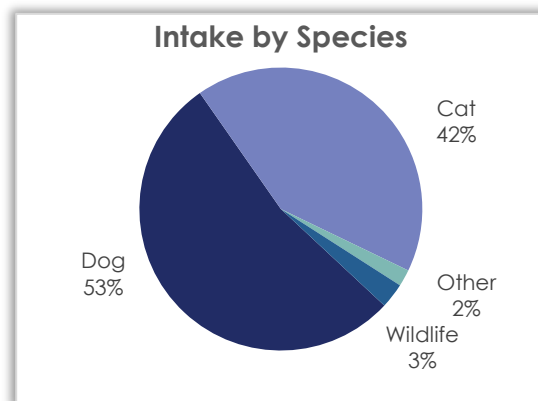

Monthly Operations Report – January 2024

Intake Statistics – January 2024

Intake by Species – Month/Year Comparison

Species	Jan. 2024	Jan. 2023	Jan. 2022
Dog	167	150	106
Cat	131	124	104
Fish	2	4	0
Ferret	2	0	0
Guinea Pig	2	0	2
Domestic Rabbit	0	3	10
Wildlife	9	40	19
Total	313	321	241